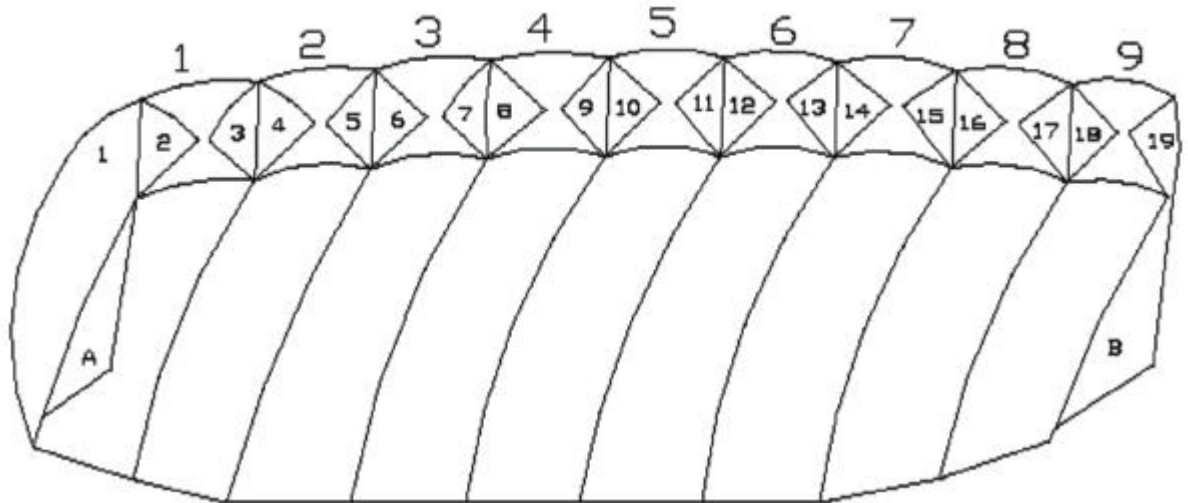

AVAILABLE COLORS; Black, White, Navy Blue, Royal Blue, Light Blue, Gray/Silver, Red, Kelly Green, Yellow, Neon Blue, Neon Green, Neon Yellow, Plum, Neon Orange, Orange, Gold, Jade & Purple

OPTIONS;

CIRCLE CHOICES

500 SPECTRA LINES

725 SPECTRA LINES

CINCH LINKS (SOFT LINKS
STANDARD)

3.5 STAINLESS STEEL LINKS

COLLAPSIBLE SLIDER

TOPS & BOTTOMS

TOPS & BOTTOMS	RIBS
1	11
2	12
3	13
4	14
5	15
6	16
7	17
8	18
9	19
	10

STABILIZER B AND RIB #19 ARE THE SAME COLOR SLIDER COLOR

STABILIZER B AND RIB #19 ARE THE SAME COLOR

Please Check Your Order

PURCHASE ORDER #

DATE ORDERED

SPECIAL INSTRUCTIONS

DEALER INFORMATION

DROP SHIP INFORMATION